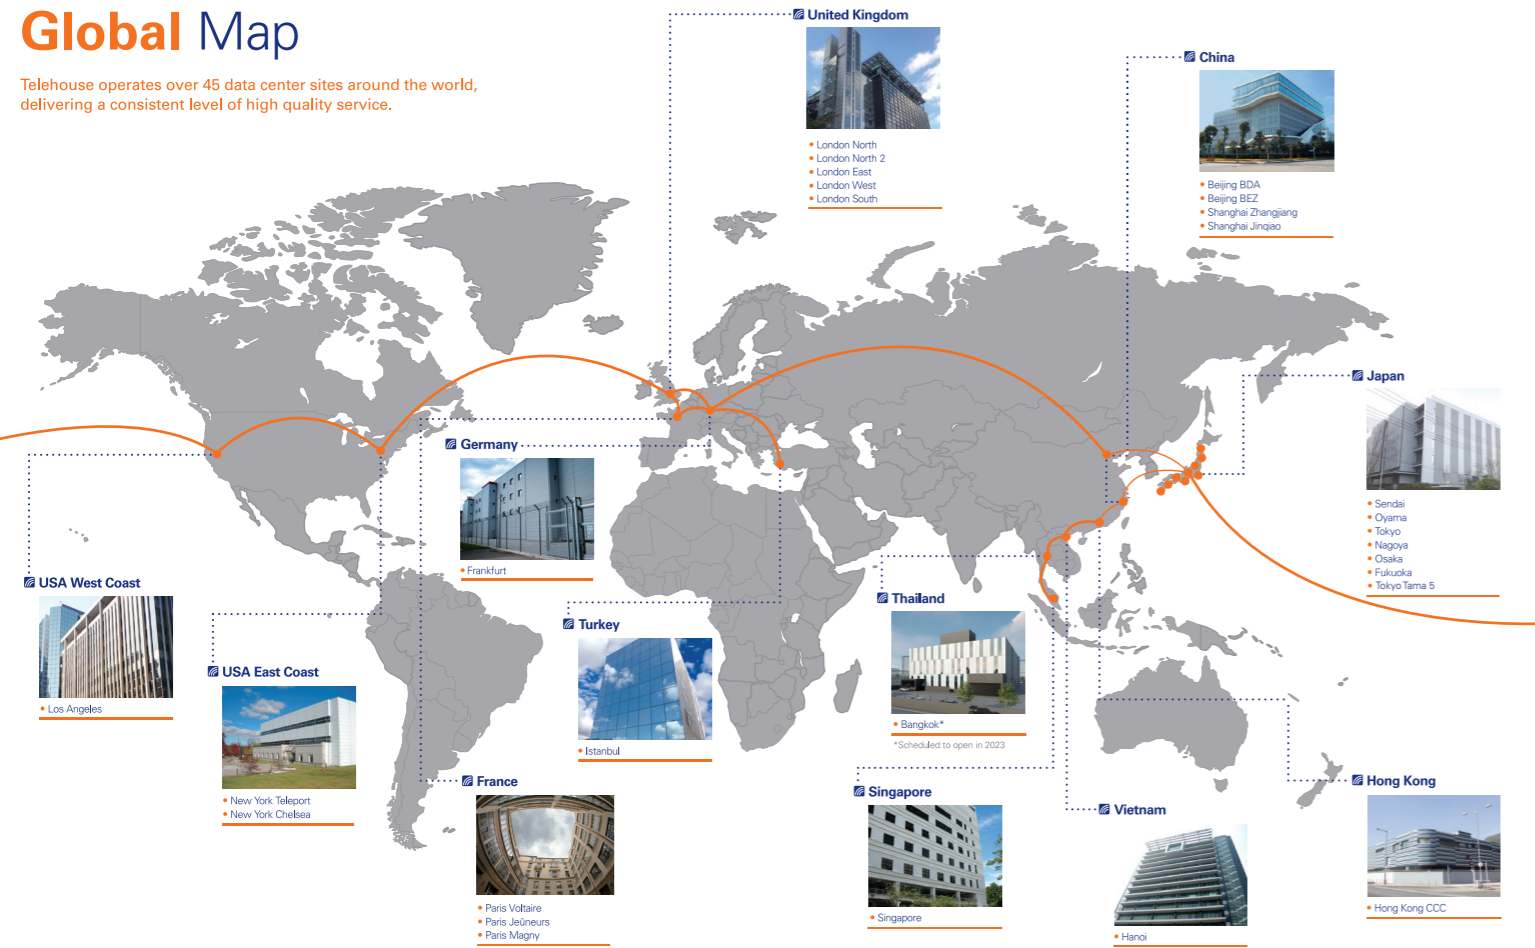

# Telehouse Bangkok

Purpose-Built Interconnection Data Center

A KDDI Company

# Global Map

Telehouse operates over 45 data center sites around the world, delivering a consistent level of high quality service.

## Telehouse Bangkok Interconnection Data Center

# Global History

**Quick Facts** **3,000** CUSTOMERS

Including finance, cloud, IT, consumer markets, ranging from start-ups to the largest multinationals.

**45+ IN 10+** DATA CENTERS COUNTRIES

Located across the Globe in US, EMEA and APAC.